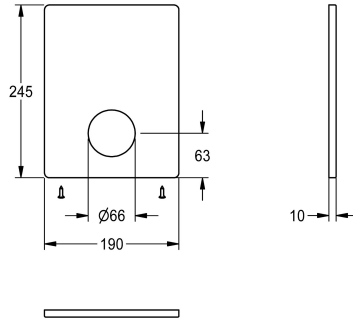

### Cover plate stainless steel

Modell-Linie: F5 | ASXM2001

Spare parts | Spare parts showers

#### KWC-No.

2030045475

Cover plate made of stainless steel 190 x 245 mm, with fixing screws.