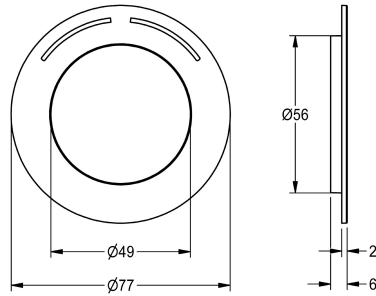

### Rosette

Modell-Linie: F5 | ASXM2003  
Spare parts | Spare parts showers

**KWC-No.**

**2030045510**

Rosette with colour marking and o-ring.

**Technical Data**

quantity

1