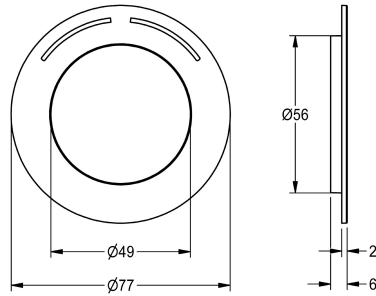

KWC

Rosette

Modell-Linie: F5 | ASXM2003
Spare parts | Spare parts showers

KWC-No.

2030045510

Rosette with colour marking and o-ring.

Technical Data

quantity