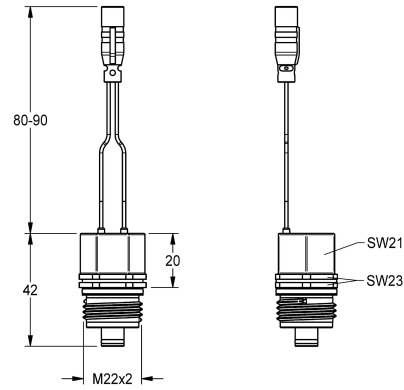

### Solenoid valve cartridge

Modell-Linie: F5 | ACXX9002

Taps | Complementary parts taps

#### KWC-No.

**2030045522**

Solenoid valve cartridge DN 5, 6 V DC

Solenoid valve cartridge DN 5, bistable, with waterproof plug and grit filter, 6 V DC.