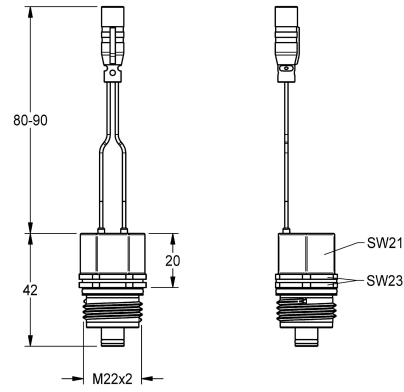

### Solenoid valve cartridge

Modell-Linie: F5 | ACXX9002

Taps | Complementary parts taps

#### KWC-No.

**2030045522**

Solenoid valve cartridge DN 5, 6 V DC

Solenoid valve cartridge DN 5, bistable, with waterproof plug and grit filter, 6 V DC.