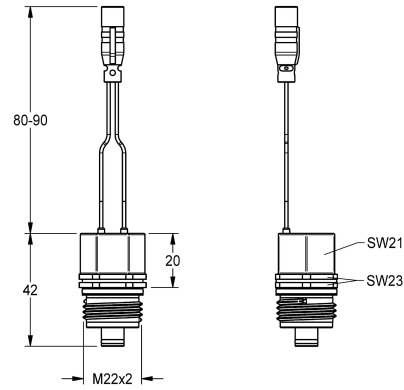

KWC

Solenoid valve cartridge

Modell-Linie: F5 | ACXX9002

Kranar | Kompletterande delar kranar

KWC-No.

2030045522

Solenoid valve cartridge DN 5, 6 V DC

Solenoid valve cartridge DN 5, bistable, with waterproof plug and grit filter, 6 V DC.