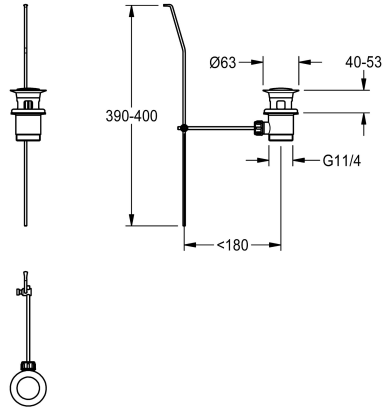

KWC Pop-up waste set

Modell-Linie: F5L | ASLM1004
Spare parts | Spare parts taps

KWC-No.

2030045528

Pop-up waste set G 1 1/4, chromium-plated.

Technical Data

quantity

1