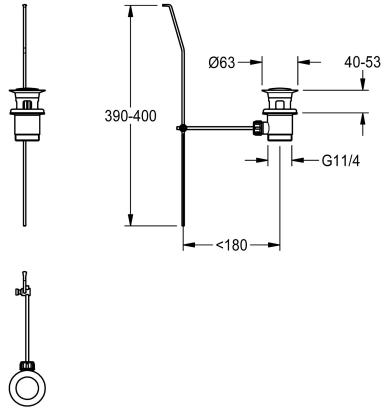

### Pop-up waste set

Modell-Linie: F5L | ASLM1004

Spare parts | Spare parts taps

#### KWC-No.

2030045528

Pop-up waste set G 1 1/4, chromium-plated.