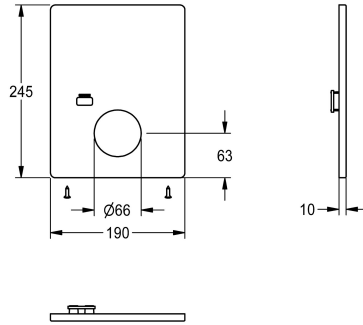

KWC

Cover plate stainless steel

Modell-Linie: F5 | ASLM2006

Spare parts | Spare parts showers

KWC-No.

2030045819

Cover plate made of stainless steel 190 x 245 mm, with sensor bracket and fixing screws.

Technical Data