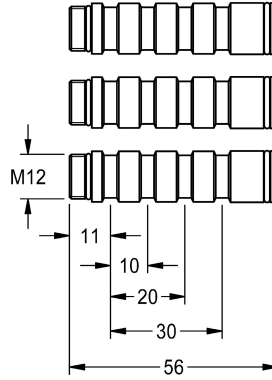

KWC

Extension set for F3S-Mix

Modell-Linie: F3 | ACSM2002

Showers | Complementary parts showers

KWC-No.

2030046031

Extension set for 30 mm depth compensation

Extension set for F3S-Mix self-closing single mixer DN 15 for installation in walls, for depth compensation up to 30 mm.

Technical Data

quantity

1

quantity uom

piece