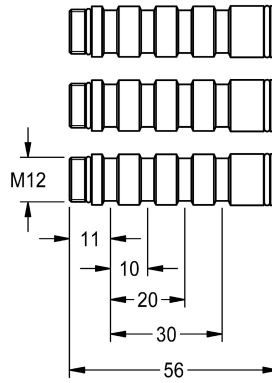

#### KWC-No.

**2030046031**

Extension set for 30 mm depth compensation

Extension set for F3S-Mix self-closing single mixer DN 15 for installation in walls, for depth compensation up to 30 mm.