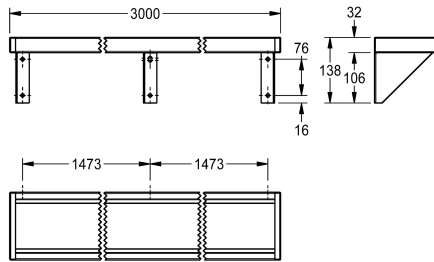

KWC SATURN Shelf

Modell-Linie: SATURN | BXS V30
Accessories | Shelves

KWC-No.

2000056952
SATURN Shelf, dimensions 600 x 138 x 142 mm (W x H x D)

2000056946
Width 1200 mm

2030046197
Width 1600 mm

2000056950
Width 1800 mm

2000100088
Width 2400 mm

2030046195
Width 3000 mm

overall width

600 mm

1,200 mm

1,600 mm

1,800 mm

2,400 mm

3,000 mm

Shelf for wall mounting, stainless steel, surface satin finished, material thickness 1 mm, brackets welded into shelf, side ends with grey plastic cover, for lengths over 1800 mm an additional bracket

is scope of delivery.

Dimensions 3000 x 138 x 142 mm (W x H x D)

Technical Data

material	stainless steel
material code	1.4301 Chrome Nickel steel V2A
material thickness	1 mm
overall depth	142 mm
overall height	138 mm
overall width	3,000 mm
surface finish	satin finished
type of fixing	screw
type of mounting	wall mounting