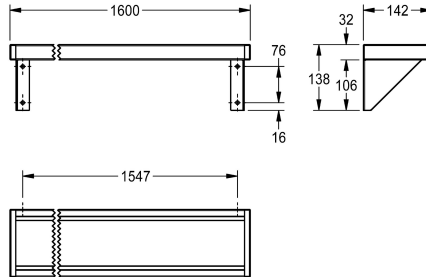

KWC SATURN Shelf

Modell-Linie: SATURN | BXS V16
Accessories | Shelves

KWC-No.

2000056952
SATURN Shelf, dimensions 600 x 138 x 142 mm (W x H x D)

2000056946
Width 1200 mm

2030046197
Width 1600 mm

2000056950
Width 1800 mm

2000100088
Width 2400 mm

2030046195
Width 3000 mm

overall width

600 mm

1,200 mm

1,600 mm

1,800 mm

2,400 mm

3,000 mm

Shelf for wall mounting, stainless steel, surface satin finished, material thickness 1 mm, brackets welded into shelf, side ends with grey plastic cover, for lengths over 1800 mm an additional bracket

is scope of delivery.

Dimensions 1600 x 138 x 142 mm (W x H x D)

Technical Data

material	stainless steel
material code	1.4301 Chrome Nickel steel V2A
material thickness	1 mm
overall depth	142 mm
overall height	138 mm
overall width	1,600 mm
surface finish	satin finished
type of fixing	screw
type of mounting	wall mounting