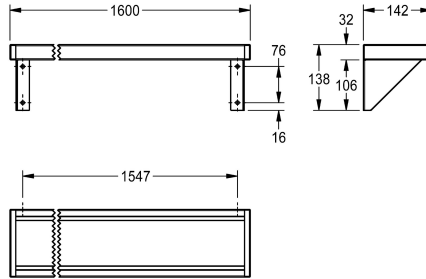

KWC SATURN Shelf

Modell-Linie: SATURN | BXS V16
Accessories | Shelves

KWC-No.

2000056952
SATURN Shelf, dimensions 600 x 138 x 142 mm (W x H x D)

2000056946
Width 1200 mm

2030046197
Width 1600 mm

2000056950
Width 1800 mm

2000100088
Width 2400 mm

2030046195
Width 3000 mm

overall width

600 mm

1,200 mm

1,600 mm

1,800 mm

2,400 mm

3,000 mm

Shelf for wall mounting, stainless steel, surface satin finished, material thickness 1 mm, brackets welded into shelf, side ends with grey plastic cover, for lengths over 1800 mm an additional bracket

is scope of delivery.

Dimensions 1600 x 138 x 142 mm (W x H x D)

Technical Data

material
material code
material thickness
overall depth
overall height
overall width
surface finish
type of fixing
type of mounting