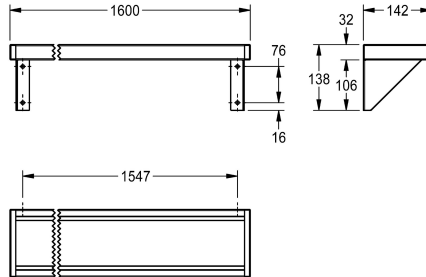

### KWC-No.

**2000056952**  
SATURN Shelf, dimensions 600 x 138 x 142 mm (W x H x D)

**2000056946**  
Width 1200 mm

**2030046197**  
Width 1600 mm

**2000056950**  
Width 1800 mm

**2000100088**  
Width 2400 mm

### overall width

600 mm

1,200 mm

1,600 mm

1,800 mm

2,400 mm

3,000 mm

Shelf for wall mounting, stainless steel, surface satin finished, material thickness 1 mm, brackets welded into shelf, side ends with grey plastic cover, for lengths over 1800 mm an additional bracket

is scope of delivery.

Dimensions 1600 x 138 x 142 mm (W x H x D)

### Technical Data

material
material code
material thickness
overall depth
overall height
overall width
surface finish
type of fixing
type of mounting

stainless steel
1.4301 Chrome Nickel steel V2A
1 mm
142 mm
138 mm
1,600 mm
satin finished
screw
wall mounting