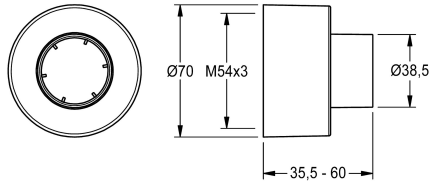

### Screw rosette

Modell-Linie: F5 | ASXX9003  
Spare parts | Spare parts taps

#### KWC-No.

**2030046777**

Screw rosette, depth-adjustable, for complete covering of water connection, packing unit 2 pieces.

#### Technical Data

overall depth	60 mm
overall height	70 mm
overall width	70 mm
quantity	2
quantity uom	pieces