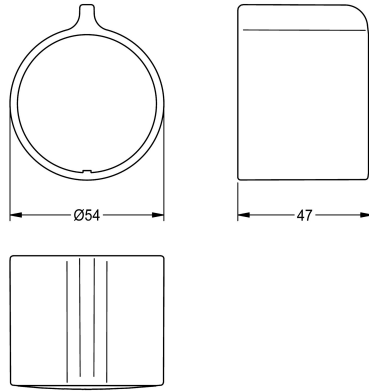

KWC

Temperature handle

Modell-Linie: F5 | ASXT9003

Spare parts | Spare parts showers

KWC-No.

2030047082

Temperature handle made of metal

Technical Data

quantity

1

quantity uom

piece