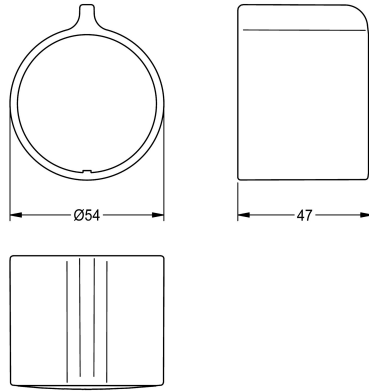

## KWC

Temperature handle

Modell-Linie: F5 | ASXT9003

Spare parts | Spare parts showers

**KWC-No.**

**2030047082**

Temperature handle made of metal

**Technical Data**

quantity

1

quantity uom

piece