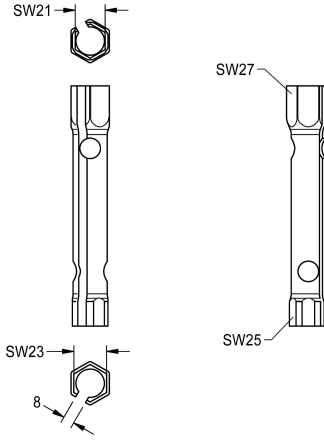

KWC F5 Hexagonal socket wrench

Modell-Linie: F5 | ACEX9011
Showers | Complementary parts showers

KWC-No.

2030047722

Hexagonal socket wrench 21 x 23, slotted and shortened (wrench size 21)

Technical Data

quantity
quantity uom

1
piece