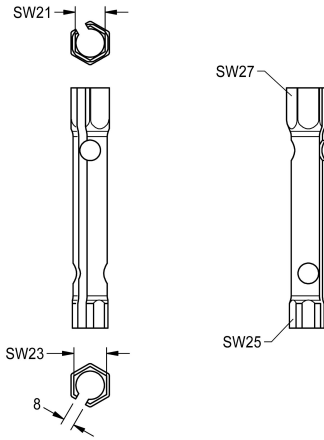

## KWC F5 Hexagonal socket wrench

Modell-Linie: F5 | ACEX9011  
Showers | Complementary parts showers

### KWC-No.

2030047722

Hexagonal socket wrench 21 x 23, slotted and shortened (wrench size 21)

### Technical Data

quantity  
quantity uom

1  
piece