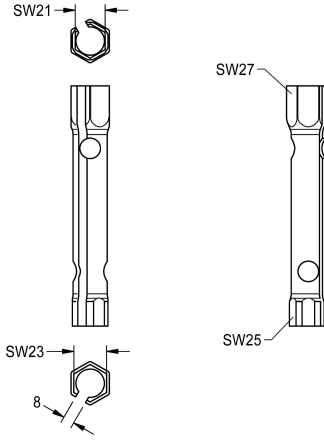

KWC F5 Hexagonal socket wrench

Modell-Linie: F5 | ACEX9011
Rubinetterie per doccia | Accessori per doccia

KWC-No.

2030047722

Hexagonal socket wrench 21 x 23, slotted and shortened (wrench size 21)

Dati tecnici