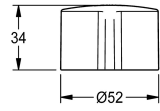

#### KWC-No.

**2030048384**

Handle push cap for F5S-Mix self-closing mixer, complete.