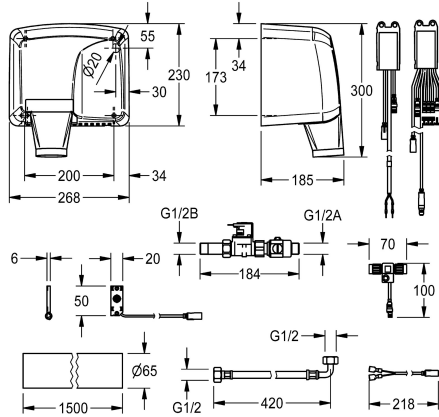

KWC Electronic fitting components

Modell-Linie: PWC_A3000_OPEN | PWC300002
Kranen | Elektronische kranen

KWC-No.

2030048572

Elektronische kraancomponenten

Electronic fitting components for the touch-free sequence control of water/warm air for washing unit. Consisting of near-field sensor, electronic module, solenoid valve with shut-off, flush pipe, hose, power switch, hand dryer for installation behind the wall and electric

T-junction.

24 V DC / 230 V AC

Technical Data

ATT-WS-BACKFLOWPREVENTER

Debiet koud water

Standaard instelling hygiënespoeling

Standaard looptijd

Drukloos