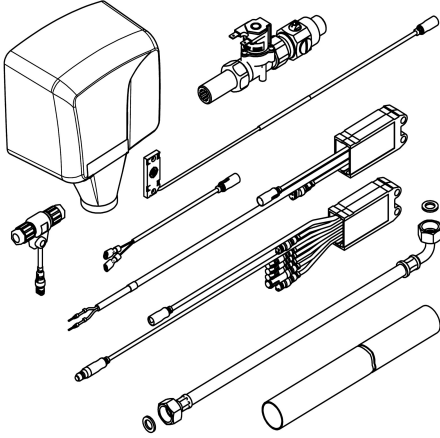

KWC Electronic fitting components

Modell-Linie: PWC_A3000_OPEN | PWC300002
Kranen | Elektronische kranen

KWC-No.

2030048572

Elektronische kraancomponenten

Electronic fitting components for the touch-free sequence control of water/warm air for washing unit. Consisting of near-field sensor, electronic module, solenoid valve with shut-off, flush pipe, hose, power switch, hand dryer for installation behind the wall and electric

T-junction.

24 V DC / 230 V AC

Technical Data

ATT-WS-BACKFLOWPREVENTER

Debiet koud water

Standaard instelling hygiënespoeling

Standaard looptijd

Drukloos