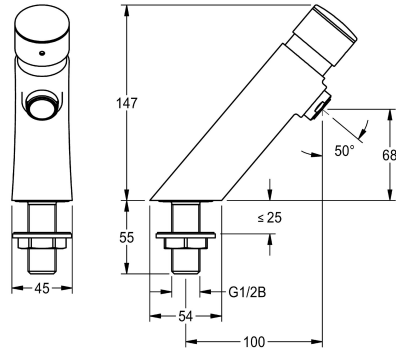

KWC F3S Self-closing pillar tap

Modell-Linie: F3S | F3SV1004
Taps | Self closing taps

KWC-No.

3600001423

2030049135

with anti-blocking system 2 (ABS2) for safety switch-off when actuated continuously

protective shutdown

No

Yes

F3S self-closing DN 15 pillar tap for sanitary facilities. Self-closing cartridge, hydraulically controlled, self-closing, stepless adjustment of flow duration. With anti-blocking system 2 (ABS2) for safety

switch-off when permanently active. For connection to pre-mixed hot water or cold water. High-polished, chrome-plated brass housing. Aerator with an integrated flow rate controller 3.0 l/min.

Technical Data

functional principle

hydraulic self-closing

hygiene flushing

No

diameter nominal

DN 15

inlet size

G 1/2 B