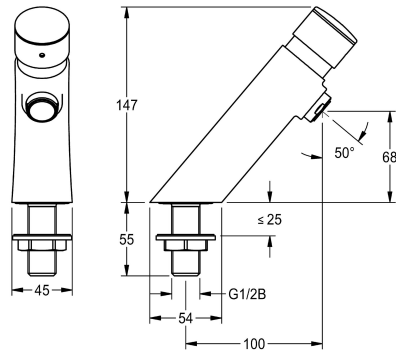

KWC F3S Self-closing pillar tap

Modell-Linie: F3S | F3SV1004
Taps | Self closing taps

KWC-No.

2030049135

with anti-blocking system 2 (ABS2) for safety switch-off when actuated continuously

protective shutdown

yes

F3S self-closing DN 15 pillar tap for sanitary facilities. Self-closing cartridge, hydraulically controlled, self-closing, stepless adjustment of flow duration. With anti-blocking system 2 (ABS2) for safety

switch-off when permanently active. For connection to pre-mixed hot water or cold water. High-polished, chrome-plated brass housing. Aerator with an integrated flow rate controller 3.0 l/min.

Technical Data

functional principle

hydraulic self-closing

hygiene flushing

no

diameter nominal

DN 15

inlet size

G 1/2 B