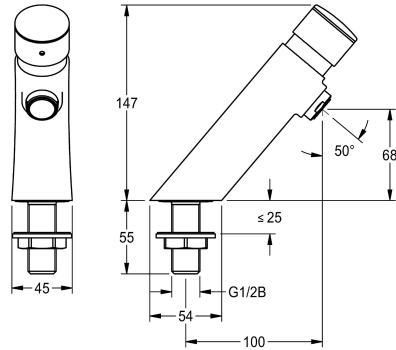

KWC F3S Self-closing pillar tap

Modell-Linie: F3S | F3SV1004
Taps | Self closing taps

KWC-No.

3600001423

2030049135

with anti-blocking system 2 (ABS2) for safety switch-off when actuated continuously

protective shutdown

no

yes

F3S self-closing DN 15 pillar tap for sanitary facilities. Self-closing cartridge, hydraulically controlled, self-closing, stepless adjustment of flow duration. With anti-blocking system 2 (ABS2) for safety

switch-off when permanently active. For connection to pre-mixed hot water or cold water. High-polished, chrome-plated brass housing. Aerator with an integrated flow rate controller 3.0 l/min.

Technical Data

functional principle

hydraulic self-closing

hygiene flushing

no

diameter nominal

DN 15

inlet size

G 1/2 B