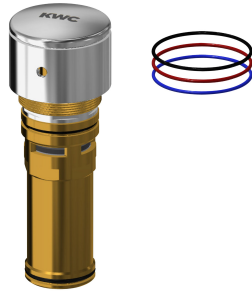

Functional part

2030049138
ASSV1005

3.0 l/min. aerator

2030041424
ASXX1008

Set screw M3x12

2030052713
ASSX1006