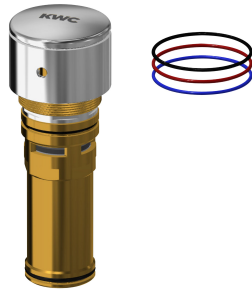

## KWC F3S F3S self-closing bib tap

Modell-Linie: F3S | F3SV1005  
Taps | Self closing taps

### Optional Accessories

Theft-proof housing for aerator

**2000104778**  
ZTAPS0005

Extension adapter

**2000101433**  
ZAQUA002

Outlet extension

**2000101463**  
AQRM909

### Spare Parts

Push cap

**2030052693**  
ASSX1005

Functional part

**2030049138**  
ASSV1005

3.0 l/min. aerator

**2030041424**  
ASXX1008

Set screw M3x12