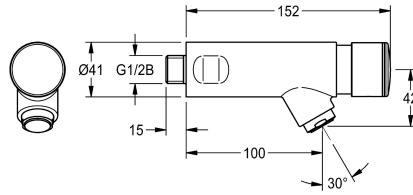

KWC F3S F3S self-closing bib tap

Modell-Linie: F3S | F3SV1005
Taps | Self closing taps

KWC-No.

3600001424

2030049137

with anti-blocking system 2 (ABS2) for safety switch-off when actuated continuously

F3S self-closing DN 15 bib tap for sanitary facilities. Self-closing cartridge, hydraulically controlled, self-closing, adjustable flow duration. With anti-blocking system 2 (ABS2) for safety switch-off

protective shutdown

no

yes

when permanently active. For connection to pre-mixed hot water or cold water. High-polished, chrome-plated brass housing. Aerator with an integrated flow rate controller 3.0 l/min.

Top section, non-ceramic

brass

no

no

no

yes

fixed

100 mm