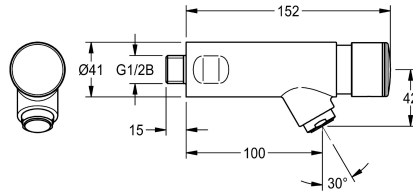

KWC F3S F3S self-closing bib tap

Modell-Linie: F3S | F3SV1005
Kranar | Självstängande kranar

KWC-No.

3600001424

2030049137

with anti-blocking system 2 (ABS2) for safety switch-off when actuated continuously