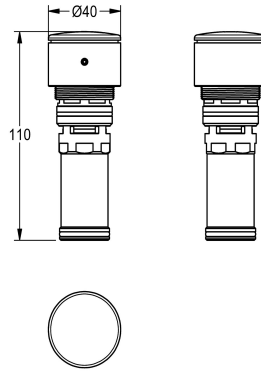

## KWC Functional part

Modell-Linie: F3 | ASSV1005  
Spare parts | Spare parts taps

### KWC-No.

**2030049138**

Functional part with anti-blocking system ABS2 for safety shutdown if the tap is operated continuously for AQUALINE-S wash

taps and F3S pillar and bib taps and stand mixers. Flow time adjustable.

### Technical Data

application

washing

type of cartridge

self-closing cartridge

diameter nominal fitting

DN 15