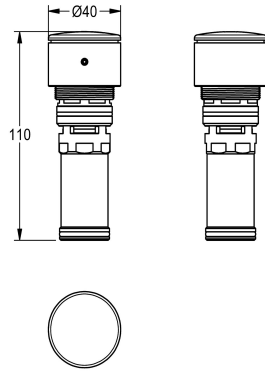

KWC Functional part

Modell-Linie: F3 | ASSV1005
Spare parts | Spare parts taps

KWC-No.

2030049138

Functional part with anti-blocking system ABS2 for safety shutdown if the tap is operated continuously for AQUALINE-S wash

taps and F3S pillar and bib taps and stand mixers. Flow time adjustable.

Technical Data

application

washing

type of cartridge

self-closing cartridge

diameter nominal fitting

DN 15