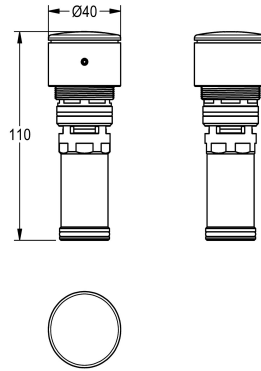

## KWC Functional part

Modell-Linie: F3 | ASSV1005  
Reservdelar | Reservdelar kranar

### KWC-No.

**2030049138**

Functional part with anti-blocking system ABS2 for safety shutdown if the tap is operated continuously for AQUALINE-S wash

taps and F3S pillar and bib taps and stand mixers. Flow time adjustable.

### Technical Data

användning

ATT-WS-CARTRIDGE-TYP

ATT-WS-DIAFIT

WASHING

SELF-CLOSING-CARTRIDGE

DN 15