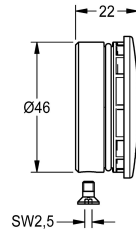

## KWC Cover cap

Modell-Linie: F3 | ASEV1004  
Spare parts | Spare parts taps

### KWC-No.

2030049344

Cover cap with o-ring and screw

### Technical Data

quantity

1

quantity uom

pieces