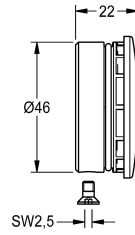

KWC

Cover cap

Modell-Linie: F3 | ASEV1004
Spare parts | Spare parts taps

KWC-No.

2030049344

Cover cap with o-ring and screw

Technical Data

quantity