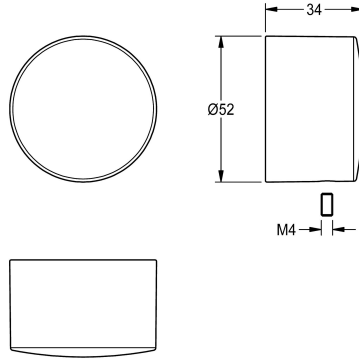

## KWC Push cap

Modell-Linie: F5 | ASST2001  
Spare parts | Spare parts showers

**KWC-No.**

**2030049943**

Push cap for F5S-Therm self-closing thermostatic mixer, complete.

**Technical Data**

quantity  
quantity uom

1  
piece