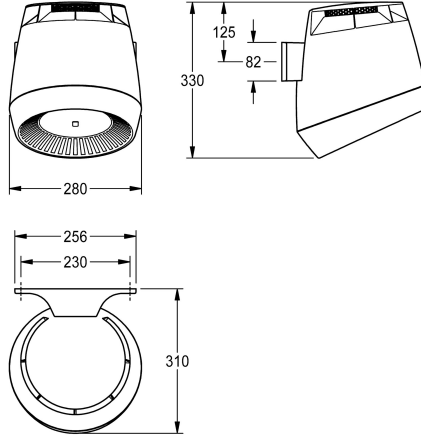

KWC F5 Hood hair dryer

Modell-Linie: F5 | F5DR2001
Hand and hair dryers | Hair dryers

KWC-No.

2030050305

2030052323

Drying recess in basalt grey colour

2030052324

Drying recess in pearl gentian blue colour

Operating voltage 230 V AC, 50/60 Hz
Overall power 1300 W
Heating power 1200 W
Protective system IP23
Air quantity 190 m³/h = 53 l/s
Air speed 8 m/s
Noise level 66 db (A)
Dimensions 280 x 331 x 307 mm (W x H x D)

1,200 Watt

material

synthetic

overall depth

307 mm

overall height

331 mm

overall width

280 mm

protective system IP

Gram/Cubic Centimeter

sound level

66 Decibels (A Weighting)

total power

1,300 Watt

type of fixing