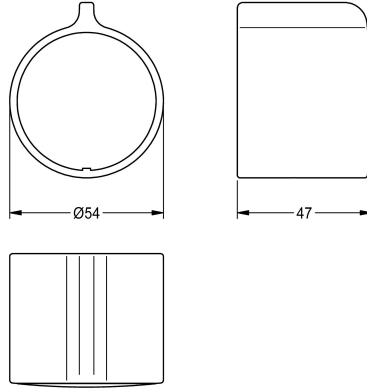

KWC

Temperature handle

Modell-Linie: F5 | ASXT9004

Spare parts | Spare parts showers

KWC-No.

2030050541

Temperature handle made of metal

Technical Data

quantity

1

quantity uom

piece