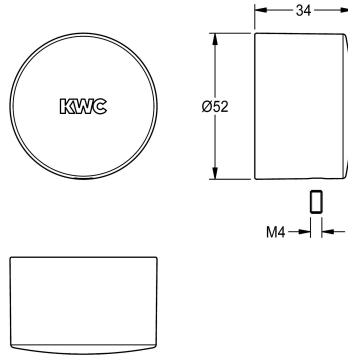

## KWC Push cap

Modell-Linie: F5 | ASST9001  
Spare parts | Spare parts showers

### KWC-No.

2030050542

Push cap for F5S-Therm self-closing thermostatic mixer, complete with chromed plug.

### Technical Data

quantity

1

quantity uom

piece