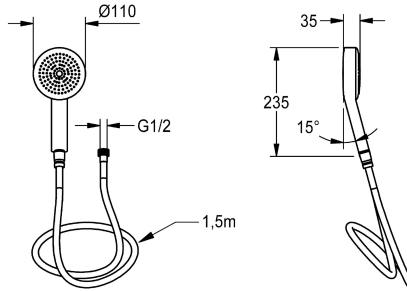

## KWC Hand shower

Modell-Linie: SHOWER-ACCESSORY | ACXX2007  
Showers | Complementary parts showers

### KWC-No.

**2030051216**  
Hand shower

Hand shower made from chrome-plated plastic with rain jet, one jet type, diameter 110 mm, anti-scale system and low aerosol formation. Including nylon-reinforced, chrome-coloured shower hose.

With twistable conical hand shower connection G 1/2 and knurled tap connection G 1/2, length 1500 mm.

### Technical Data

quantity  
quantity uom

1  
piece