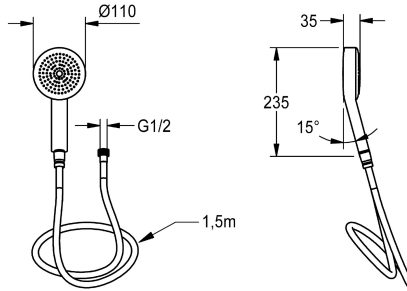

## KWC Hand shower

Modell-Linie: SHOWER-ACCESSORY | ACXX2007  
Showers | Complementary parts showers

### KWC-No.

**2030051216**  
Hand shower

Hand shower made from chrome-plated plastic with rain jet, one jet type, diameter 110 mm, anti-scale system and low aerosol formation. Including nylon-reinforced, chrome-coloured shower hose.

With twistable conical hand shower connection G 1/2 and knurled tap connection G 1/2, length 1500 mm.

### Spare Parts

**KWC**

Hand shower

**Modell-Linie: SHOWER-ACCESSORY | ACXX2007**  
Showers | Complementary parts showers

**Flow regulator with filter**

---

**2030051583**  
ASXX2003

---