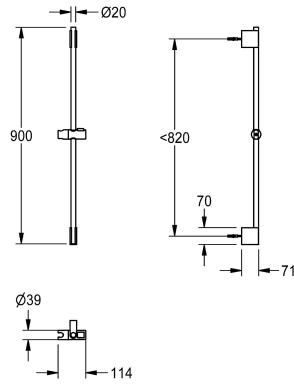

KWC

Shower bracket

Modell-Linie: SHOWER-ACCESSORY | ACXX2008

Showers | Complementary parts showers

KWC-No.

2030051217

Shower bracket with shower holder

Chrome-plated brass shower slider bar with two wall-mounted brackets. Adjustable shower holder with pushbutton operation,

made from chrome-plated plastic. Length 900 mm, diameter 20 mm, including mounting material.

Technical Data

quantity

1

quantity uom

piece