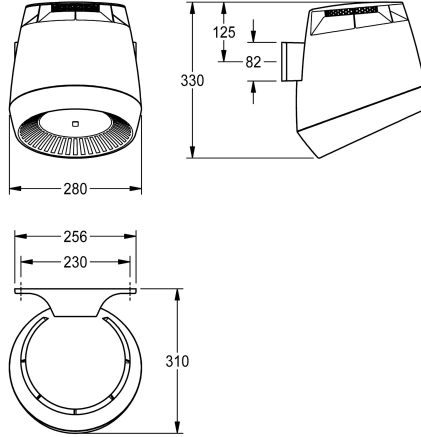

KWC F5 Hood hair dryer

Modell-Linie: F5 | F5DR2002
Hand and hair dryers | Hair dryers

KWC-No.

2030050305

2030052323

Drying recess in basalt grey colour

2030052324

Drying recess in pearl gentian blue colour

2030052327

Drying recess in lemon yellow colour

2030052328

Drying recess in signal red colour

Accent colour

white

basalt grey

pearl gentian blue

lemon yellow

signal red

F5 hood hair dryer for wall mounting, opto-electronically controlled for touch-free activation, integrated ion technology, brushless and maintenance-free EC motor. Sensor range and safety switch-off for permanent reflexion adjustable using optional bidirectional remote control. Made of thermoplastic material, housing and mounting in light grey, drying recess in basalt grey, with 4 air outlets for even hot air distribution.

Operating voltage 230 V AC, 50/60 Hz
Overall power 1300 W
Heating power 1200 W
Protective system IP23
Air quantity 190 m³/h = 53 l/s
Air speed 8 m/s
Noise level 66 db (A)
Dimensions 280 x 331 x 307 mm (W x H x D)

Technical Data

blower output

190 Cubic Meter/Hour

input supply voltage Hz

50 Hertz (1/second)

input supply voltage V

230 Volt

heating power

1,200 Watt

material

synthetic

overall depth

307 mm

overall height

331 mm

overall width

280 mm

protective system IP

IP23

sound level

66 Decibels (A Weighting)

total power

1,300 Watt

type of fixing

screw

type of mounting

wall mounting

type of operation

sensor operation

Accent colour

basalt grey

Basic colour

light grey