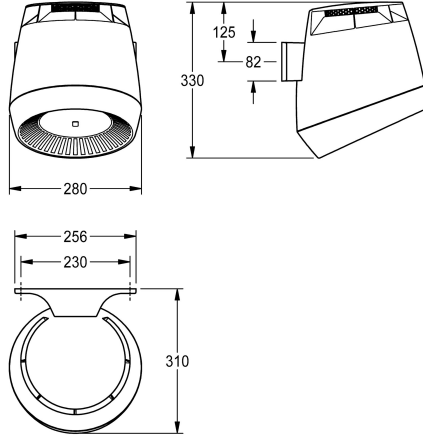

KWC F5 Hood hair dryer

Modell-Linie: F5 | F5DR2002
Hand and hair dryers | Hair dryers

KWC-No.

2030050305

2030052323

Drying recess in basalt grey colour

2030052324

Drying recess in pearl gentian blue colour

2030052327

Drying recess in lemon yellow colour

2030052328

Drying recess in signal red colour

Accent colour

white

basalt grey

pearl gentian blue

lemon yellow

signal red

F5 hood hair dryer for wall mounting, opto-electronically controlled for touch-free activation, integrated ion technology, brushless and maintenance-free EC motor. Sensor range and safety switch-off for permanent reflexion adjustable using optional bidirectional remote control. Made of thermoplastic material, housing and mounting in light grey, drying recess in basalt grey, with 4 air outlets for even hot air distribution.

Operating voltage 230 V AC, 50/60 Hz
Overall power 1300 W
Heating power 1200 W
Protective system IP23
Air quantity 190 m³/h = 53 l/s
Air speed 8 m/s
Noise level 66 db (A)
Dimensions 280 x 331 x 307 mm (W x H x D)

Technical Data

blower output

190 Cubic Meter/Hour

input supply voltage Hz

50 Hertz (1/second)

input supply voltage V

230 Volt

heating power

1,200 Watt

material

synthetic

overall depth

307 mm

overall height

331 mm

overall width

280 mm

protective system IP

Gram/Cubic Centimeter

sound level

66 Decibels (A Weighting)

total power

1,300 Watt

type of fixing

screw

type of mounting

wall mounting

type of operation

sensor operation

Accent colour

basalt grey

Basic colour

light grey