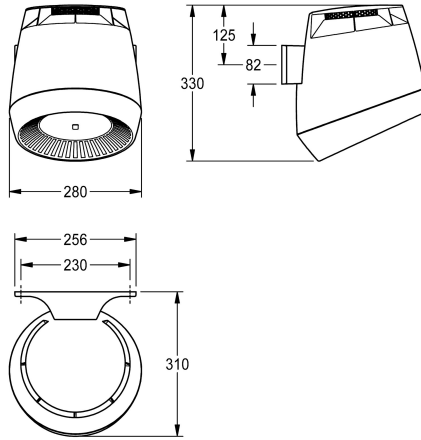

KWC F5 Hood hair dryer

Modell-Linie: F5 | F5DR2003
Hand and hair dryers | Hair dryers

KWC-No.

2030050305

2030052323

Drying recess in basalt grey colour

2030052324

Drying recess in pearl gentian blue colour

Operating voltage 230 V AC, 50/60 Hz
Overall power 1300 W
Heating power 1200 W
Protective system IP23
Air quantity 190 m³/h = 53 l/s
Air speed 8 m/s
Noise level 66 db (A)
Dimensions 280 x 331 x 307 mm (W x H x D)

1,200 Watt

material

synthetic

overall depth

307 mm

overall height

331 mm

overall width

280 mm

protective system IP

IP23

sound level

66 Decibels (A Weighting)

total power

1,300 Watt

type of fixing