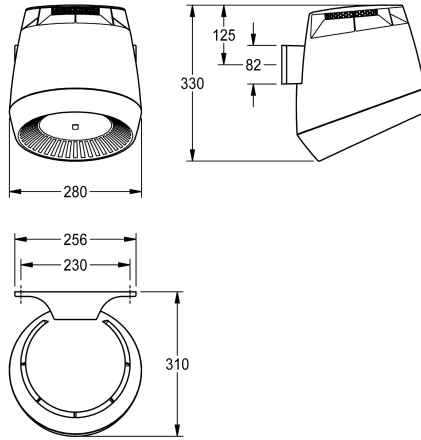

KWC F5 Hood hair dryer

Modell-Linie: F5 | F5DR2005
Hand and hair dryers | Hair dryers

KWC-No.

2030050305

2030052323

Drying recess in basalt grey colour

2030052324

Drying recess in pearl gentian blue colour

Operating voltage 230 V AC, 50/60 Hz
Overall power 1300 W
Heating power 1200 W
Protective system IP23
Air quantity 190 m³/h = 53 l/s
Air speed 8 m/s
Noise level 66 db (A)
Dimensions 280 x 331 x 307 mm (W x H x D)

1,200 Watt

material

synthetic

overall depth

307 mm

overall height

331 mm

overall width

280 mm

protective system IP

IP23

sound level

66 Decibels (A Weighting)

total power

1,300 Watt

type of fixing