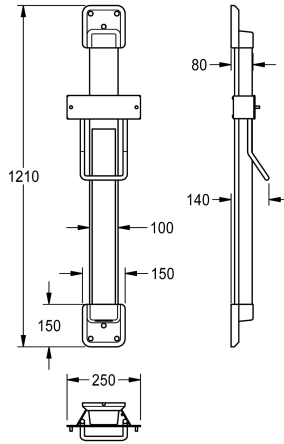

KWC F5

Height adjustment for F5 hood hair dryers

Modell-Linie: F5 | ACDR0001

Hand and hair dryers | Height adjusters

KWC-No.

2030052329

colour combination silver/white end caps

2030052330

Accent colour

white

basalt grey

pearl gentian blue

lemon yellow

signalred

Height adjustment for F5 hood hair dryer, for wall mounting, 600 mm continuously adjustable, with constant force rolling band spring, guide rail made of anodised aluminium, with 4 mm thick crystal mirror, fully adhered, covered, vandalism-resistant cable channel,

colour combination silver/white end caps.

Dimensions 250 x 1200 x 140 mm (W x H x D)

Technical Data

overall depth

140 mm

overall height

1,210 mm

overall width