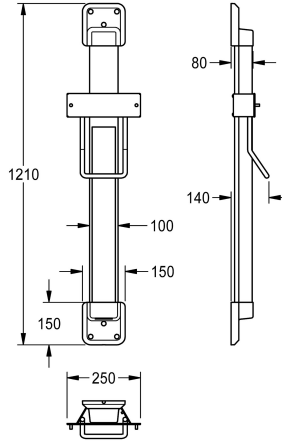

KWC F5

Height adjustment for F5 hood hair dryers

Modell-Linie: F5 | ACDR0001

Hand and hair dryers | Height adjusters

KWC-No.

2030052329

colour combination silver/white end caps

2030052330

Accent colour

white

basalt grey

pearl gentian blue

lemon yellow

signalred

Height adjustment for F5 hood hair dryer, for wall mounting, 600 mm continuously adjustable, with constant force rolling band spring, guide rail made of anodised aluminium, with 4 mm thick crystal mirror, fully adhered, covered, vandalism-resistant cable channel,

colour combination silver/white end caps.

Dimensions 250 x 1200 x 140 mm (W x H x D)

Technical Data

overall depth

140 mm

overall height

1,210 mm

overall width