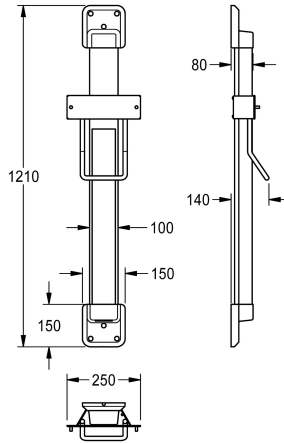

### Height adjustment for F5 hood hair dryers

Modell-Linie: F5 | ACDR0001

Hand and hair dryers | Height adjusters

#### Accent colour

white

basalt grey

pearl gentian blue

lemon yellow

signalred

Height adjustment for F5 hood hair dryer, for wall mounting, 600 mm continuously adjustable, with constant force rolling band spring, guide rail made of anodised aluminium, with 4 mm thick crystal mirror, fully adhered, covered, vandalism-resistant cable channel,

colour combination silver/white end caps.

Dimensions 250 x 1200 x 140 mm (W x H x D)

#### Technical Data

overall depth

140 mm

overall height

1,210 mm

overall width

250 mm

surface finish