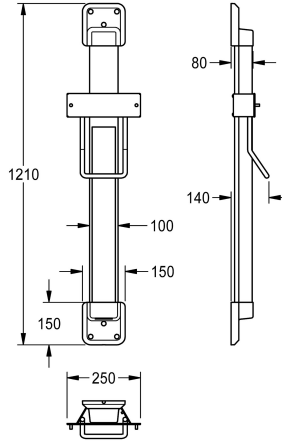

KWC F5

Height adjustment for F5 hood hair dryers

Modell-Linie: F5 | ACDR0003

Hand and hair dryers | Height adjusters

KWC-No.

2030052329

colour combination silver/white end caps

2030052330

Accent colour

white

basalt grey

pearl gentian blue

lemon yellow

signalred

Height adjustment for F5 hood hair dryer, for wall mounting, 600 mm continuously adjustable, with constant force rolling band spring, guide rail made of anodised aluminium, with 4 mm thick crystal mirror, fully adhered, covered, vandalism-resistant cable channel,

colour combination silver/pearl gentian blue end caps.

Dimensions 250 x 1200 x 140 mm (W x H x D)

Technical Data

overall depth

140 mm

overall height

1,210 mm

overall width

250 mm

Accent colour

pearl gentian blue

Basic colour

silver